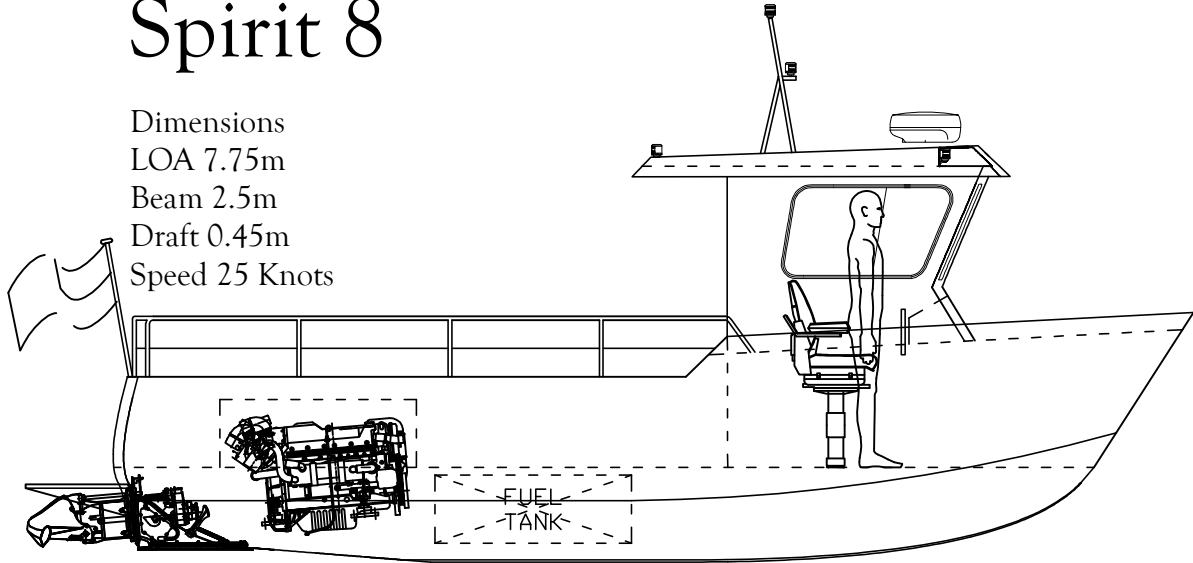

# Spirit 8

Dimensions  
 LOA 7.75m  
 Beam 2.5m  
 Draft 0.45m  
 Speed 25 Knots